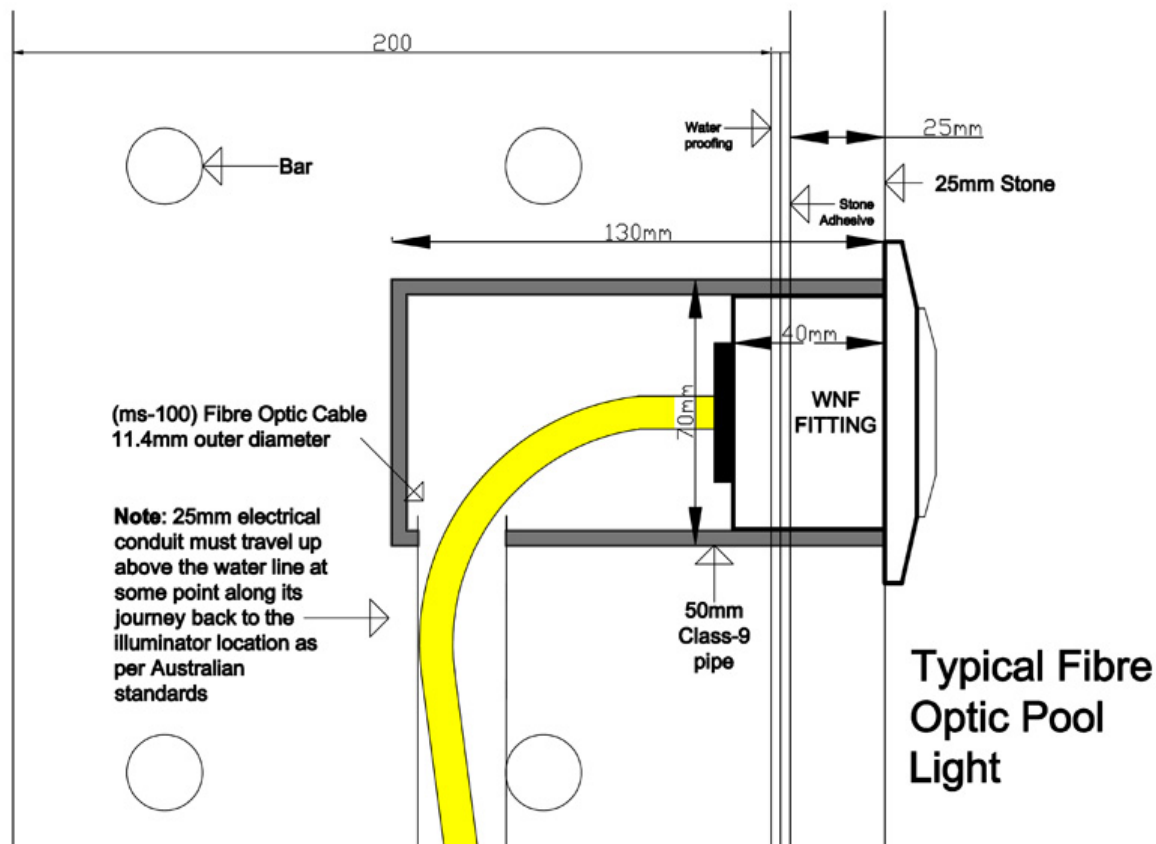

WNF

Our WNF fibre optic pool fittings are an excellent alternative to conventional pool lighting.

Designed to fit flush mounted straight into 50mm class 9 pressure pipe its very easy to install and each WNF fitting can hold up to 150 standard fibres.

Technical Specifications

Product Description	WNF Pool Fitting
Body Diameter	55mm
Trim Diameter	89mm
Installed Depth	36mm
Material	White PVC
Fibre Capacity	150 x 0.75mm fibres maximum
Termination	Hotknife
Weight	100g

IP Rating
No IP

Fibres
150 max

Product Code

WNF Fitting WNF