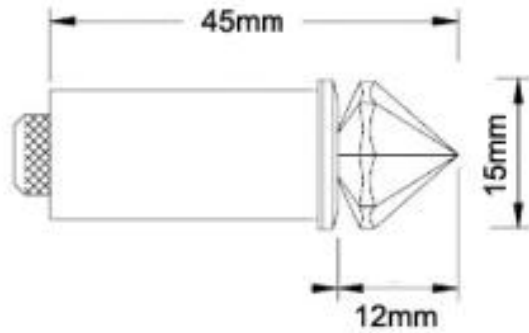

OPT-CRTL-151

Technical Specifications

Product Description	Crystal fibre optic star field fixture
Height	45mm
Max. Fibre size	3mm
Material	Gold plated aluminium with glass crystal
Termination	Cable gland

Product Code

Crystal optic star field fixture	OPT-CRTL-151
----------------------------------	--------------