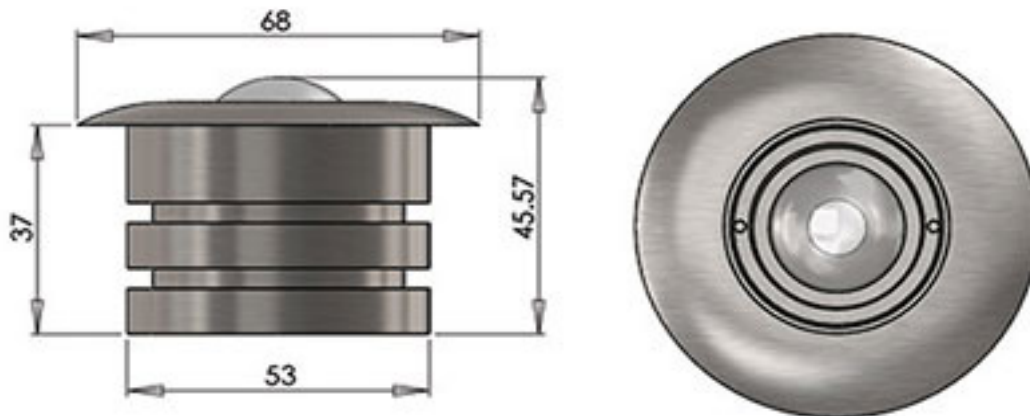

OPT-E3

Technical Specifications

Lens	Focusing eyeball
Beam angle	20° - 40°
Material	Stainless steel
Colours available	Natural
Flange size	68 mm
Weight	569.3 g
Ferrules size	M10 or M8
Min. fibre size	2mm
Max. fibre size	8mm